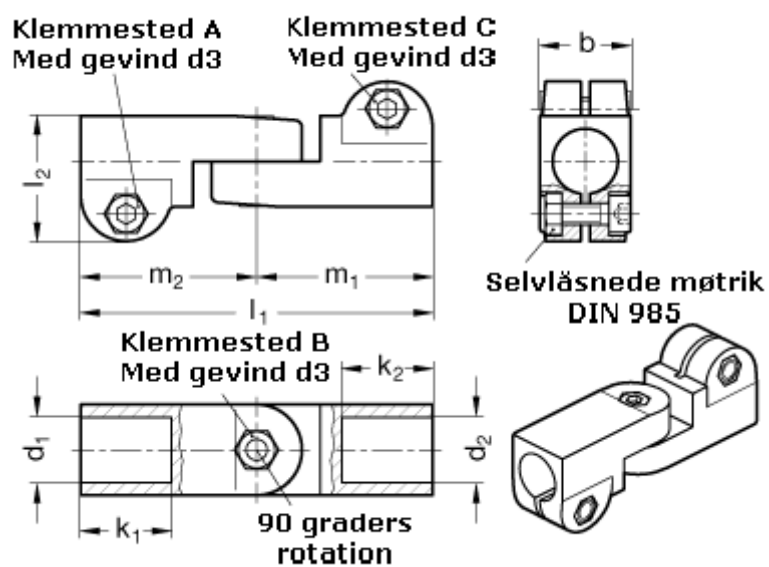

Article number: 20285B12B122BL

Description: E+G Swivel clamp connector joint  
GN285-B12-B12-2-BL

## Measures

b = 25	m1 = 48.5
d1 = B12	m2 = 48.5
d2 = B12	
d3 = M 6	
k1 = 25	
k2 = 25	
l1 = 97	
l2 = 34.5	